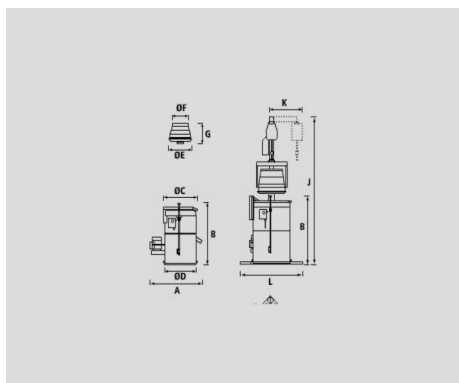

ARYMA 1,5 L

Kind : Drying machine

Brand : ARYMA

Model : 1,5 L

Year : 2005

Serial Nr: 446

Stock Nr : 5683P

TECHNICAL DETAILS

See drawing enclosed

- capacity A : 425 [mm]
- capacity B : 490 [mm]
- capacity C : 265 [mm]
- capacity D : 235 [mm]
- capacity E : 175 [mm]
- capacity F : 120 [mm]
- capacity G : 170 [mm]
- motor : 0.16 [CV]
- machine speed : 3100 [rpm]
- permissible load : 1.5 [kg]
- weight : 20 [kg]
- Voltage : 400 [V]

EQUIPMENT

- a cover
- a mechanical brake
- an electric general switch

New machine.